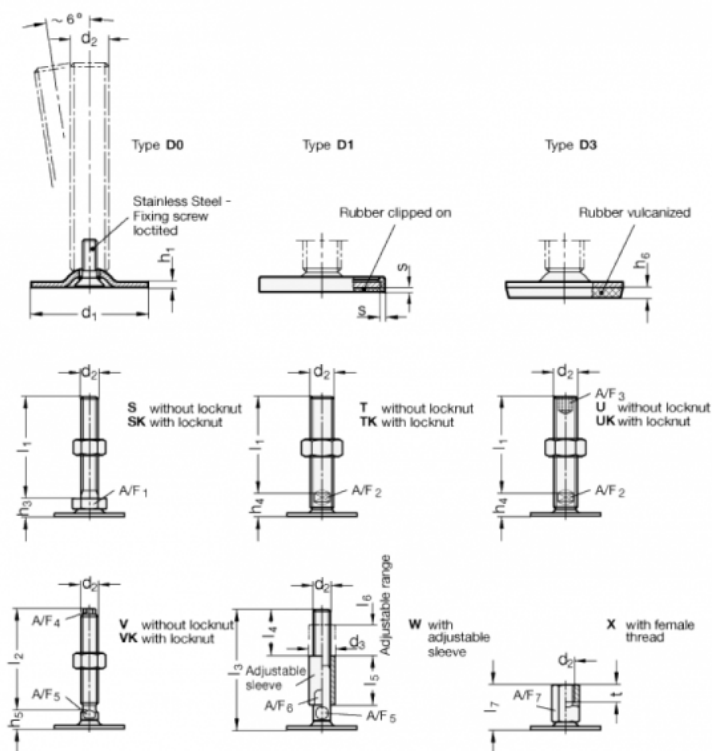

Article number: 204160M850D1SK
 Description: E+G levelling foot
 GN 41-60-M8-50-D1-SK
 Note: SK With nut, External hexagon at the bottom

Measures

- A/F1 = 17
- d1 = 60
- d2 = M8
- h1 = 2.5
- h3 = 11
- h6 =
- l1 = 50
- s = 2